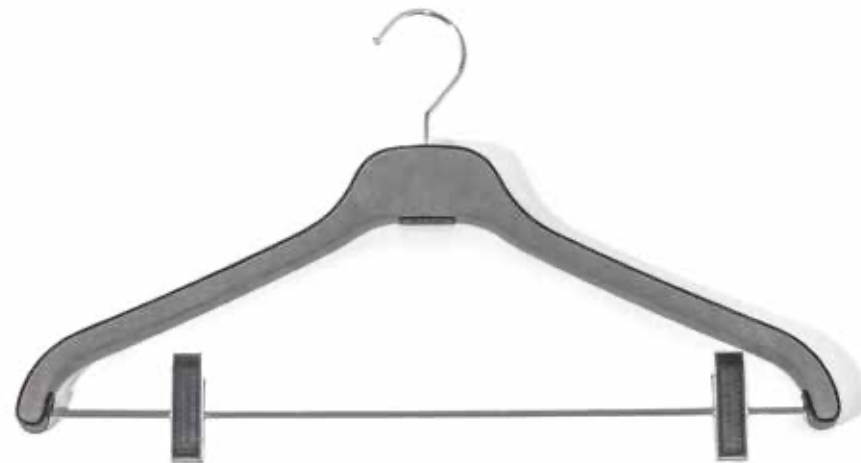

HANGERS

Hangers completely covered with leather or with microfiber and leather.

Appendini rivestiti completamente in pelle o pelle e microfibra.