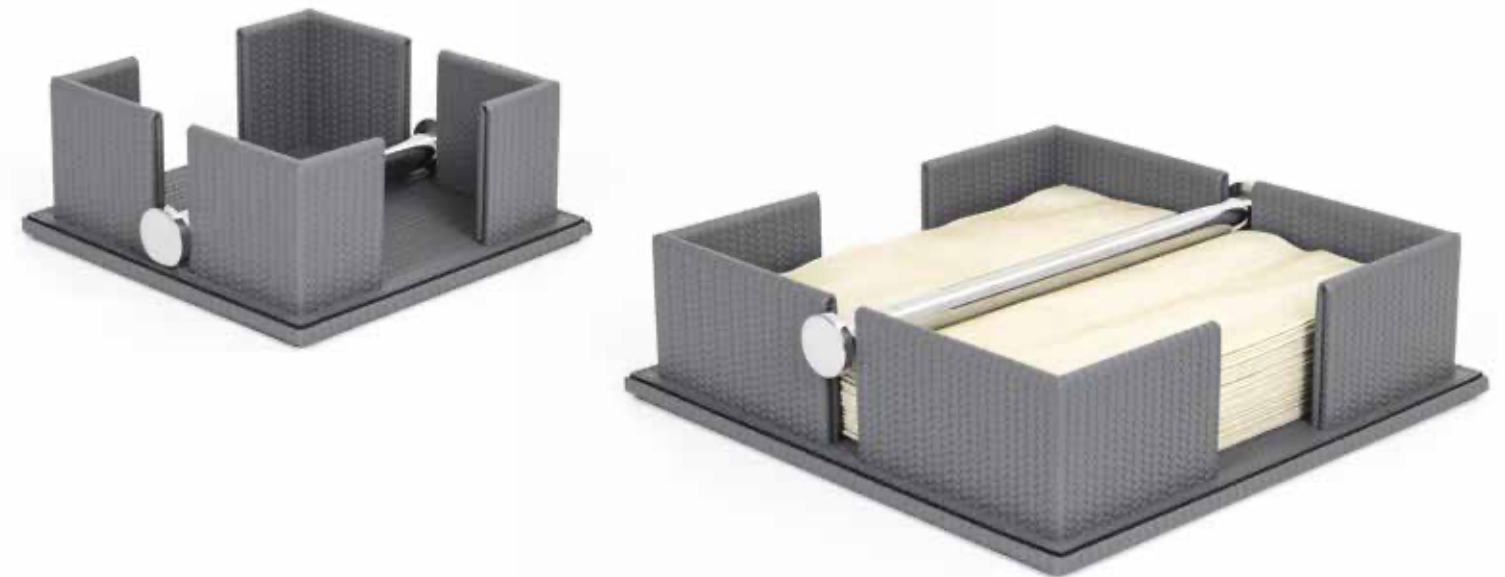

Big napkin holder (napkin size 20x20cm).
Porta tovaglioli grande (formato 20x20 cm).
24x24xh 7 cm
Chrome Cromo code **00.1466**
Satin Satinato code **G5.1466**

Small napkin holder (napkin size 12x12cm).
Porta tovaglioli piccolo (formato 12x12 cm).
16x16xh 7 cm
Chrome Cromo code **00.1467**
Satin Satinato code **G5.1467**