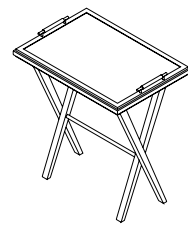

Tall table in wenge colour.
Tavolino alto in legno tinto wengé.
65x45xh 68 cm
Chrome *Cromo*
code **00.1155**
Satin *Satinato*
code **G5.1155**
Burnished *Brunito*
code **G6.1155**