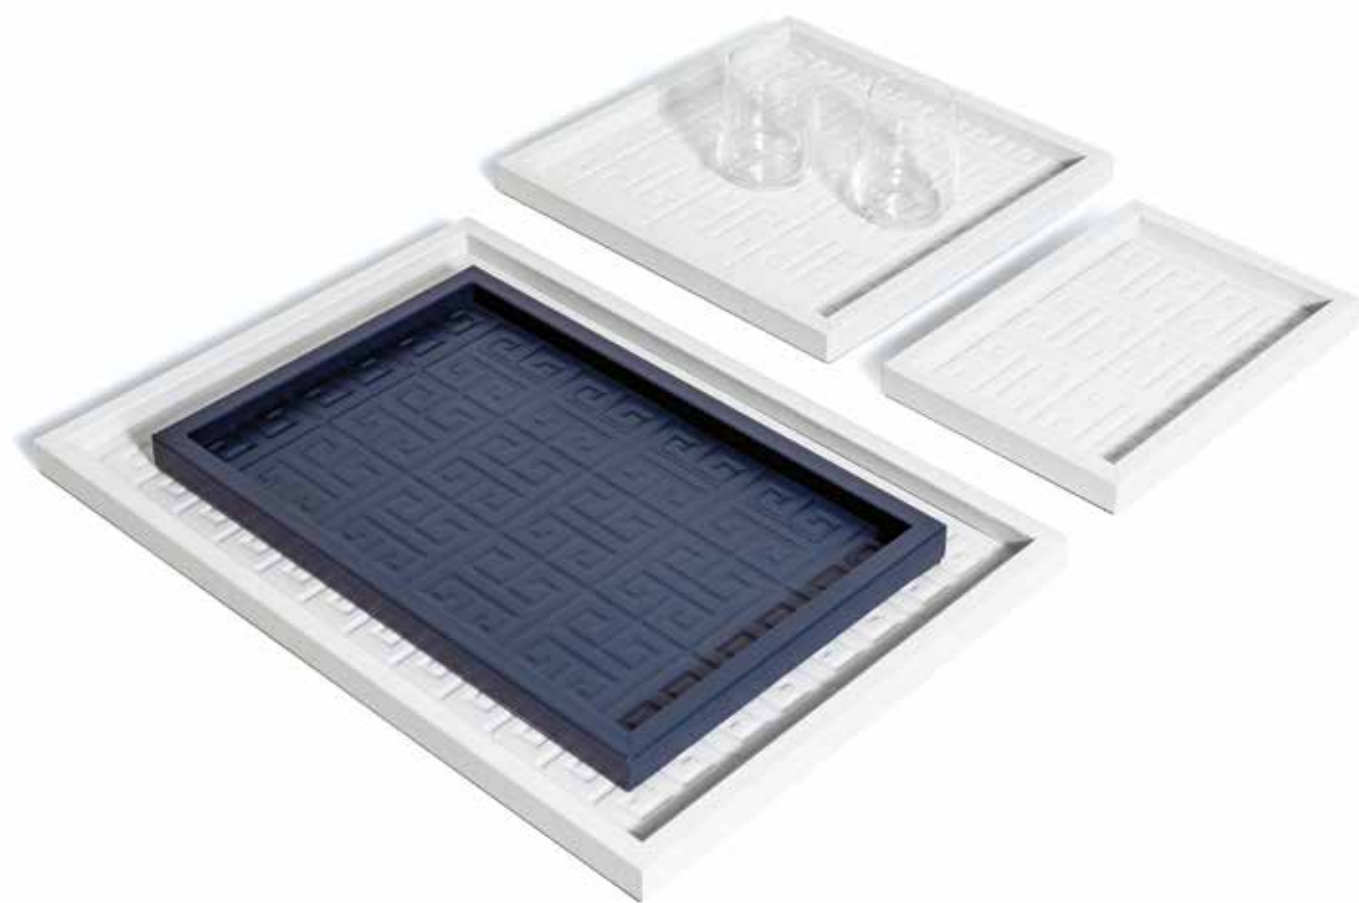

CANTON

Trays, wood base covered in leather.
Bespoke pattern on demand.

*Vassoi con struttura in legno rivestita
in pelle. Pattern personalizzabile su
richiesta.*

Other items of the same collection at
page: 156

*Altri articoli della stessa collezione alla
pagina: 156*