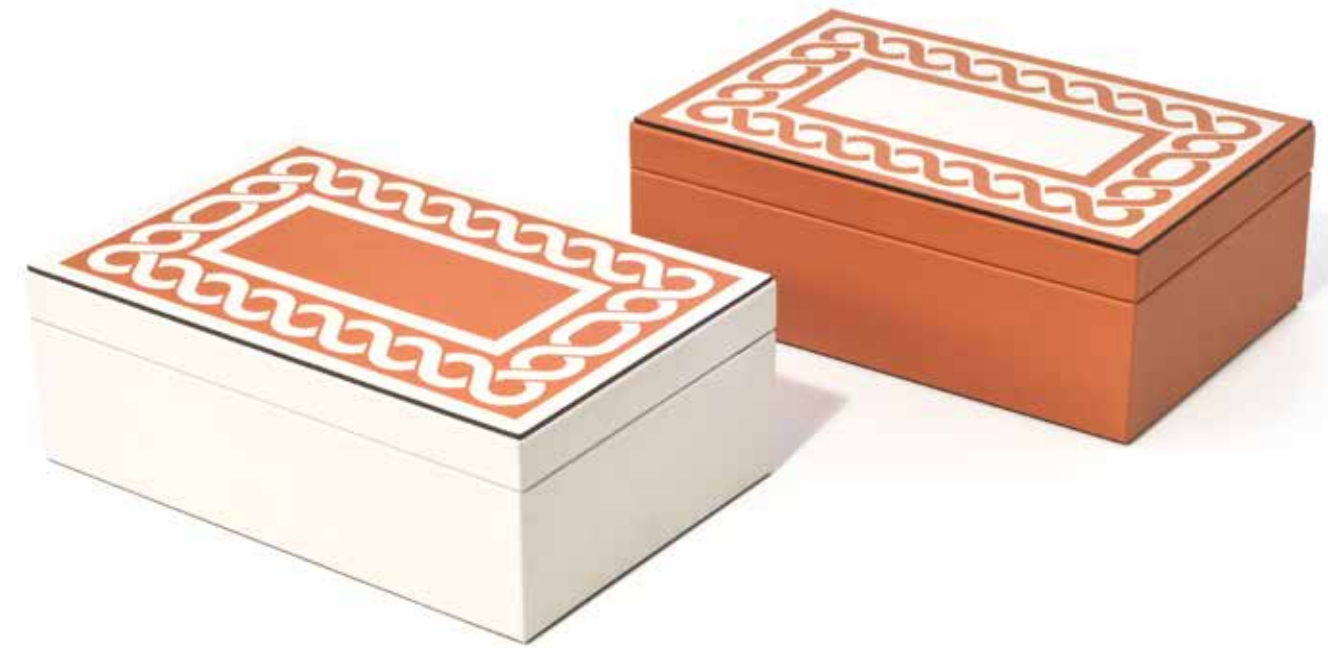

ROMA

Jewellery boxes, wood base covered with leather with inlaid lid.

Scatole portagioielli con struttura in legno rivestita in pelle con coperchio intarsiato.

EYEGLASSES HOLDER

Glasses box, wood base covered in leather.
Divider for eight or ten glasses and internal
mirror on the lid.