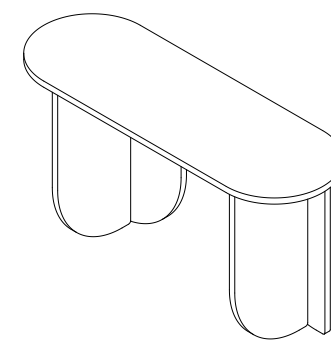

HELIX

Coffee tables, wood structure full covered in leather.

Tavolini in legno interamente rivestiti in pelle.

design **Antonio De Marco**

HELIX

Oval shaped wooden console full covered in leather.

Console ovale in legno interamente rivestita in pelle.

design **Antonio De Marco**