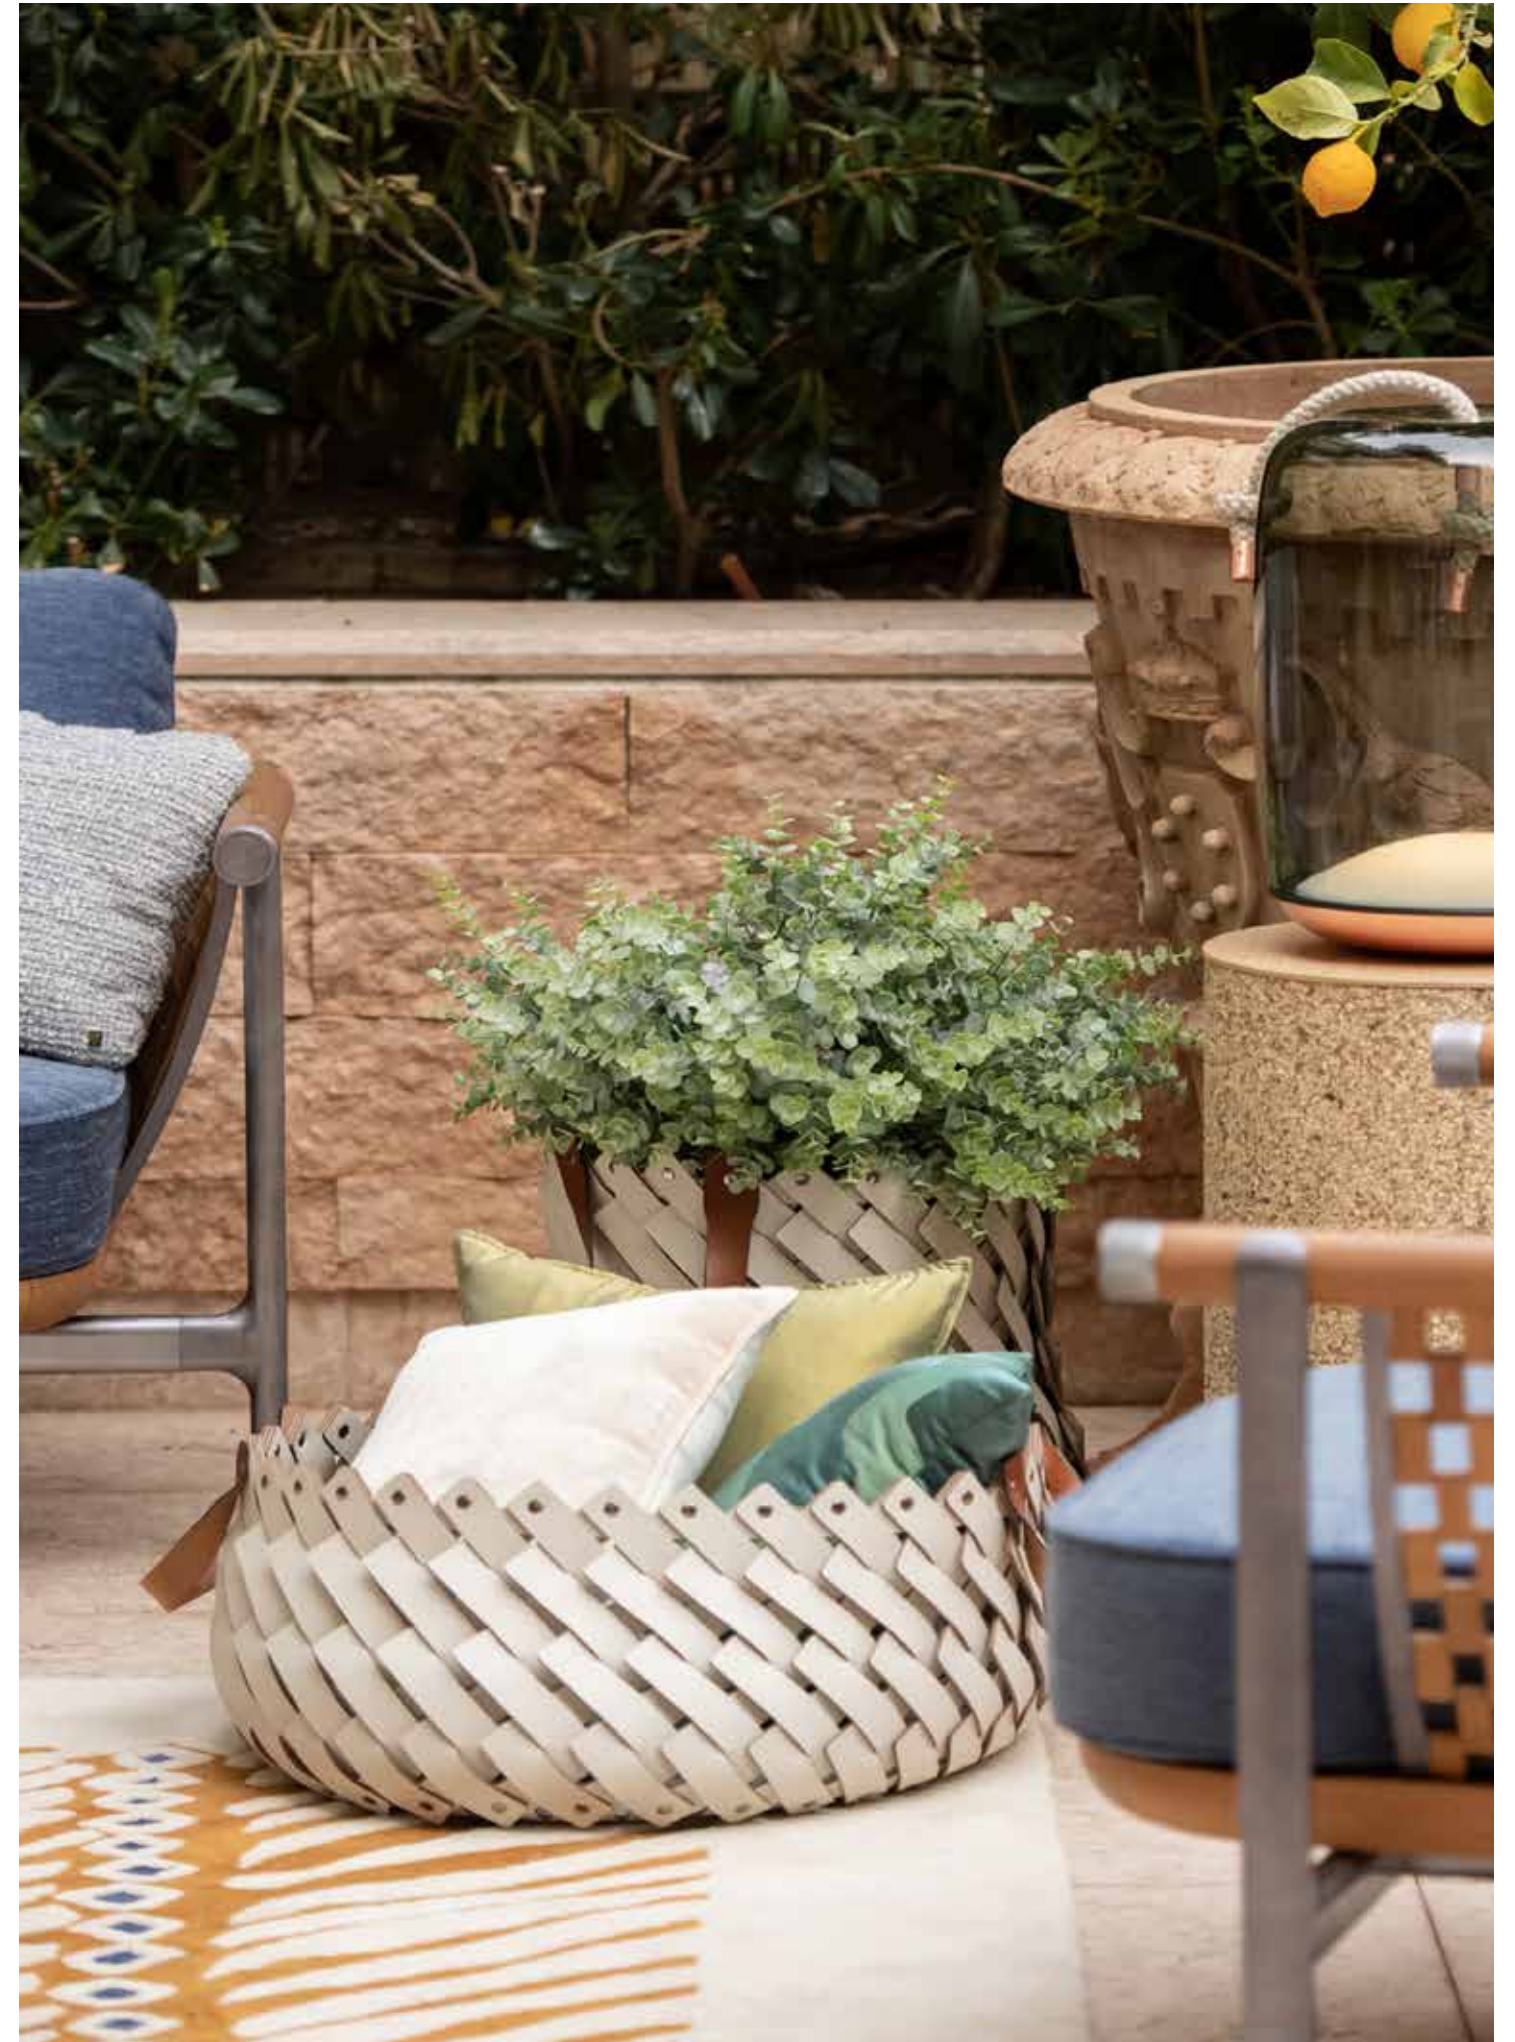

Oval basket with leather handles.
Cesto ovale con maniglie in cuoio.
Top 53,5x55 cm
Bottom 69x51,2xh 28 cm
code **80.1152**

SESTRIERE

Baskets, hand-woven, made with resistant wood from ALPI.
Can be used as magazine holder, wood holder, shoes or towel basket holder for yacht, SPAs or personal use.