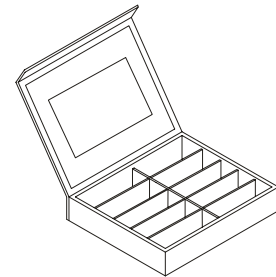

EYEGLASSES HOLDER

Glasses box, wood base covered in leather.
Divider for eight or ten glasses and internal
mirror on the lid.

*Scatole portaocchiali con struttura in legno
rivestita in pelle.*

*Divisorio per otto o dieci occhiali e specchio
interno sul coperchio.*

Eyeglasses box / 10 slot.
Scatola porta occhiali / 10 slot.
36,8x34,5xh 7,5 cm
code **1388**