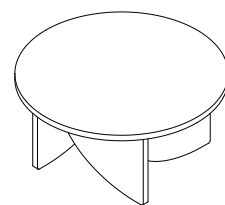

Short table.
Tavolino basso.
ø 80xh 40 cm
code **1103**

HELIX

Coffee tables, wood structure full covered in leather.

Tavolini in legno interamente rivestiti in pelle.

design **Antonio De Marco**

Tall table.
Tavolino alto.
ø 55xh 50 cm
code **1512**