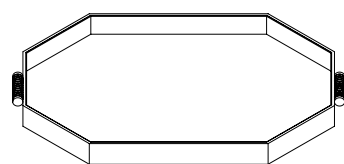

GRACE

Trays, wood base covered in leather, brass handles with chrome or shiny gold finishing, non-slip base.

Vassoi, struttura in legno rivestita in pelle, maniglie in ottone con finitura cromo o oro lucido, base in materiale antiscivolo.

Large octagonal tray.
Vassoio ottagonale lungo.
55x40 cm
Chrome *Cromo* code **00.1938**
Shiny gold *Oro lucido* code **G1.1938**