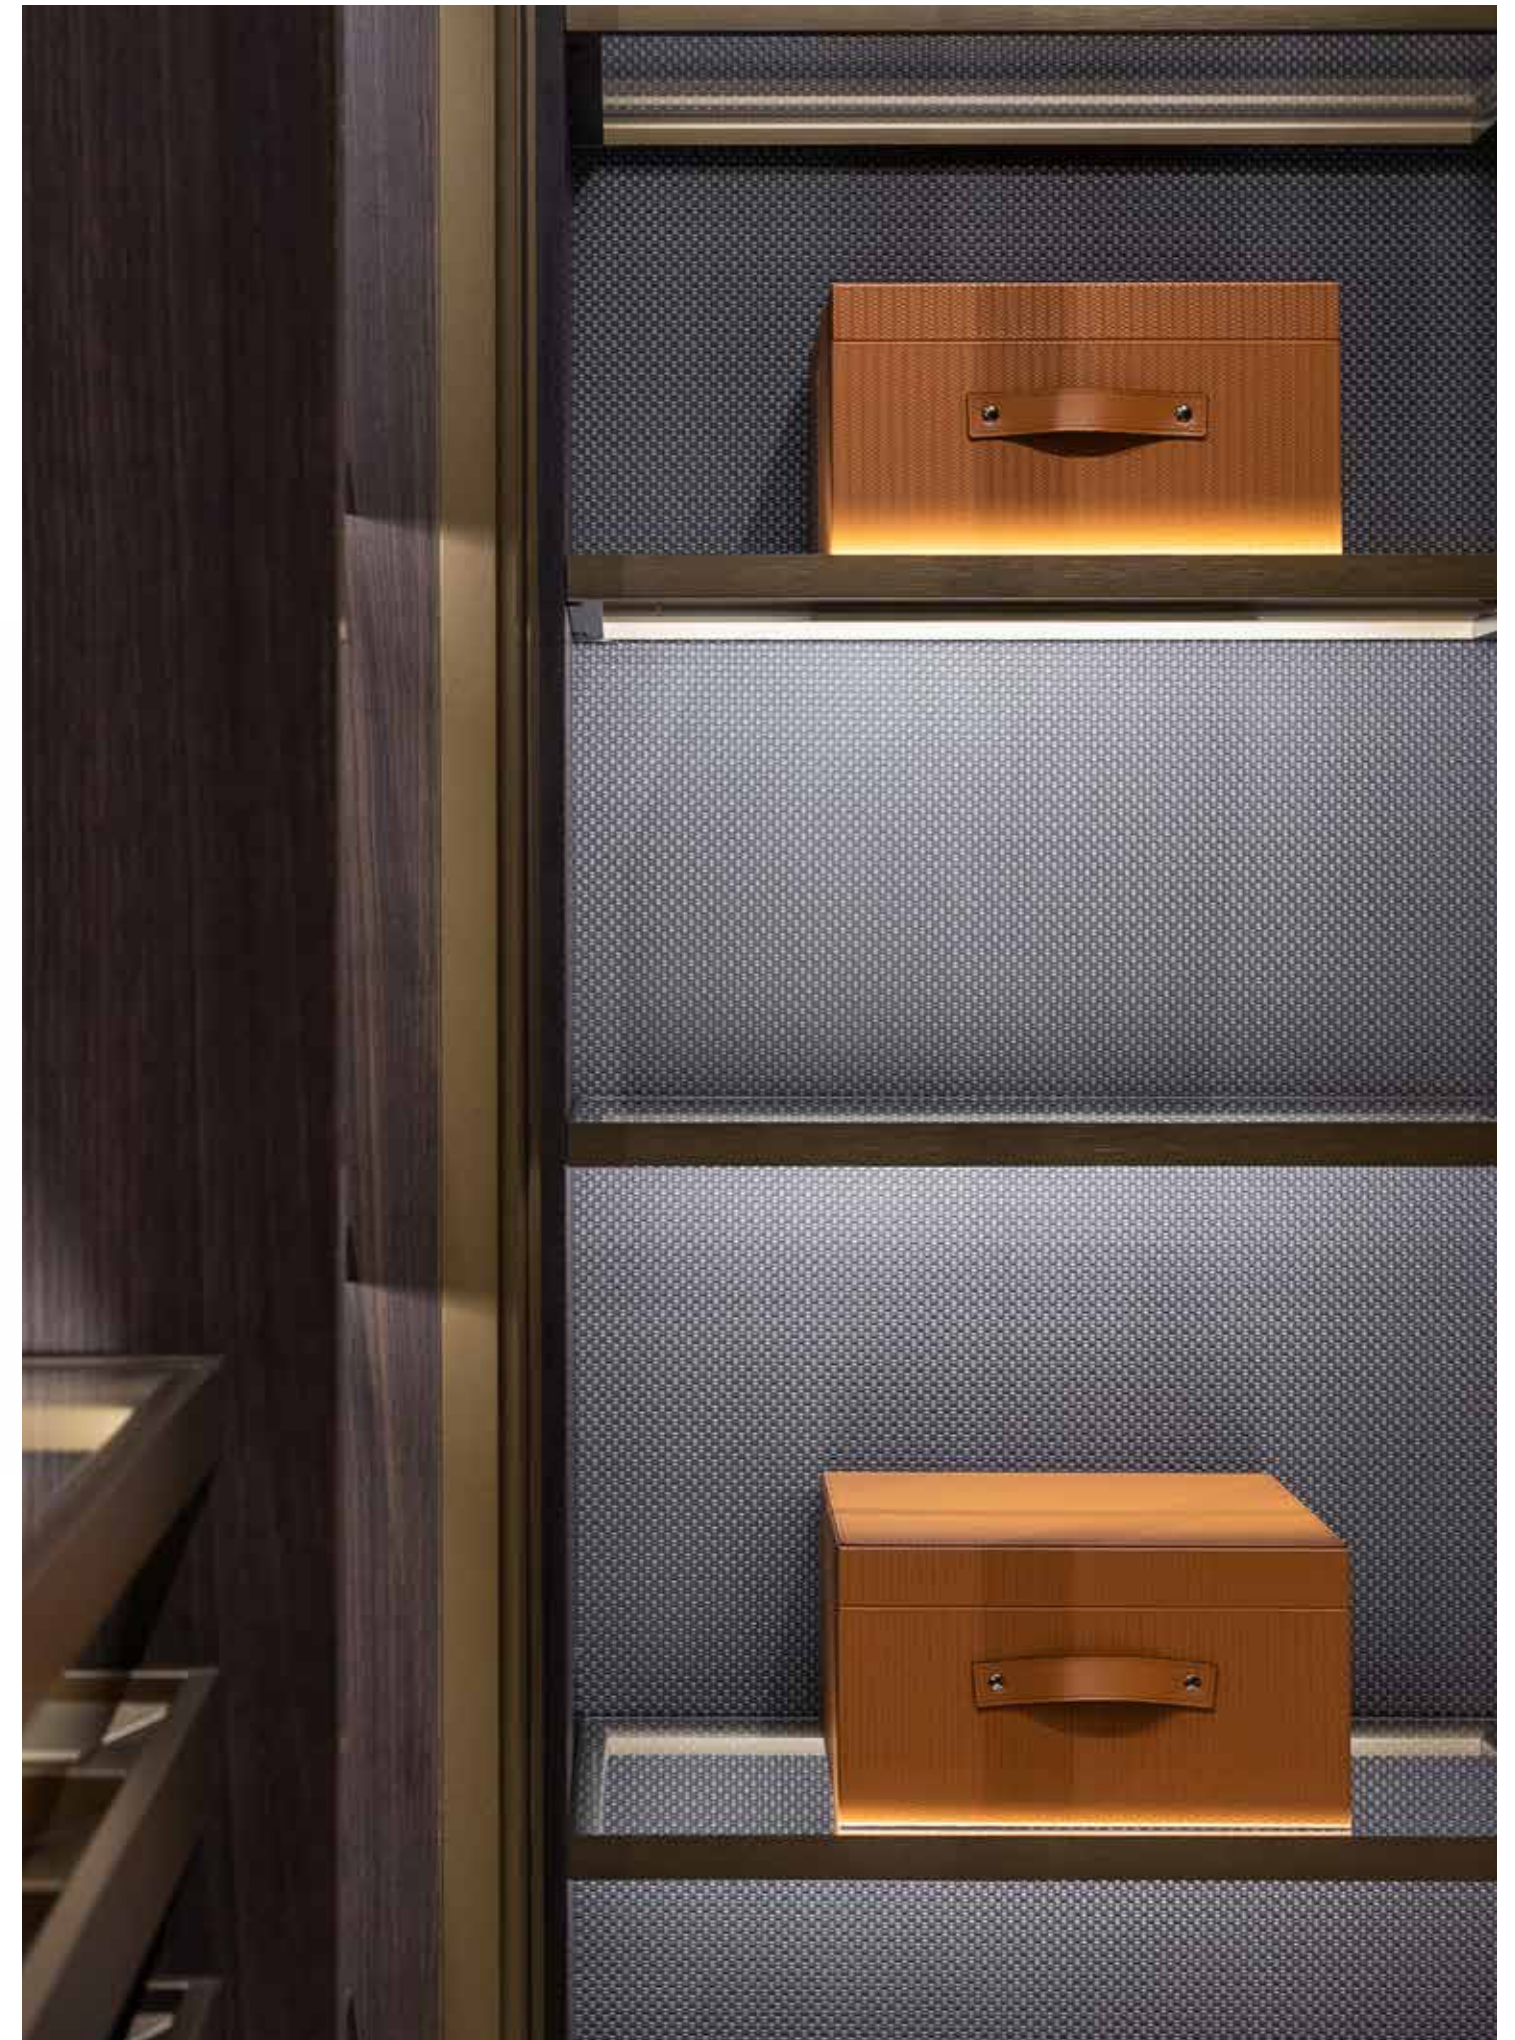

AVIO

Closet boxes, strong and light structure, covered outside in genuine leather.

Scatole con struttura solida e leggera, rivestita esternamente in pelle.