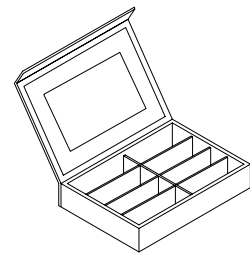

Eyeglasses box / 8 slot.
Scatola porta occhiali / 8 slot.
36,8x27,5xh 7,5 cm
code **1390**