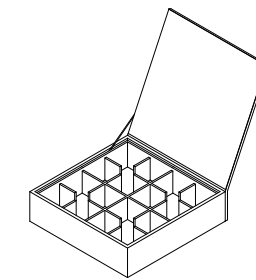

26,5x26xh 7,5 cm
code **1096**