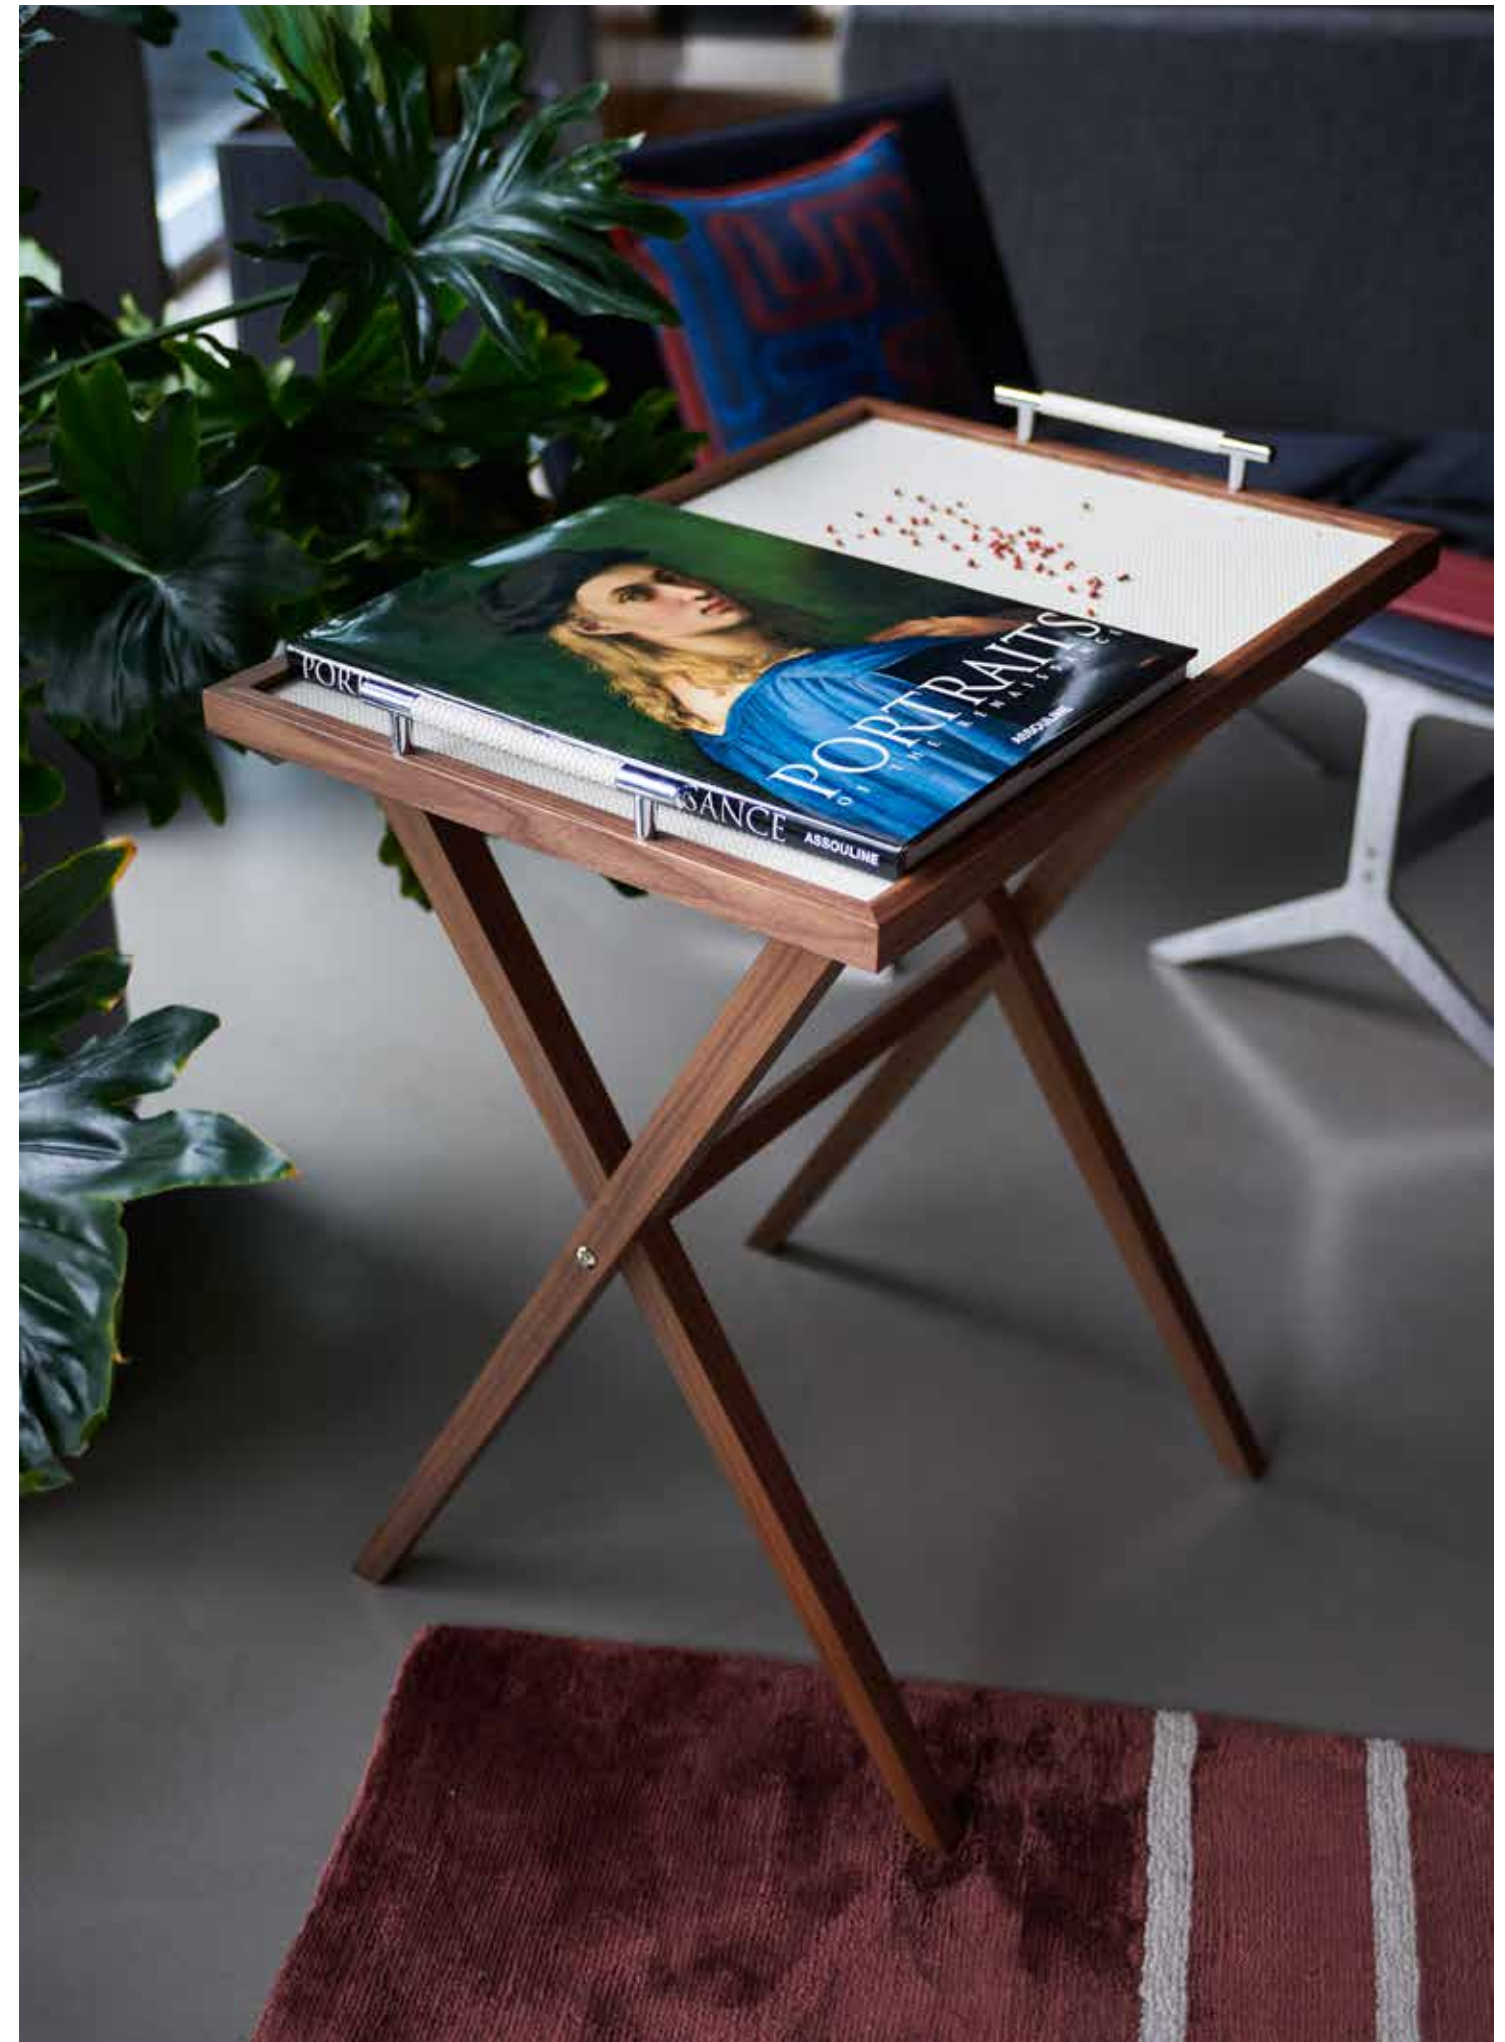

INDRA

Tables, top in wood covered in leather,
metal legs with chrome finishing.

*Tavolini piano in legno rivestito in pelle,
gambe in metallo cromato.*

Tall table.
Tavolino alto.
ø 45,5xh 56 cm
code **1102**