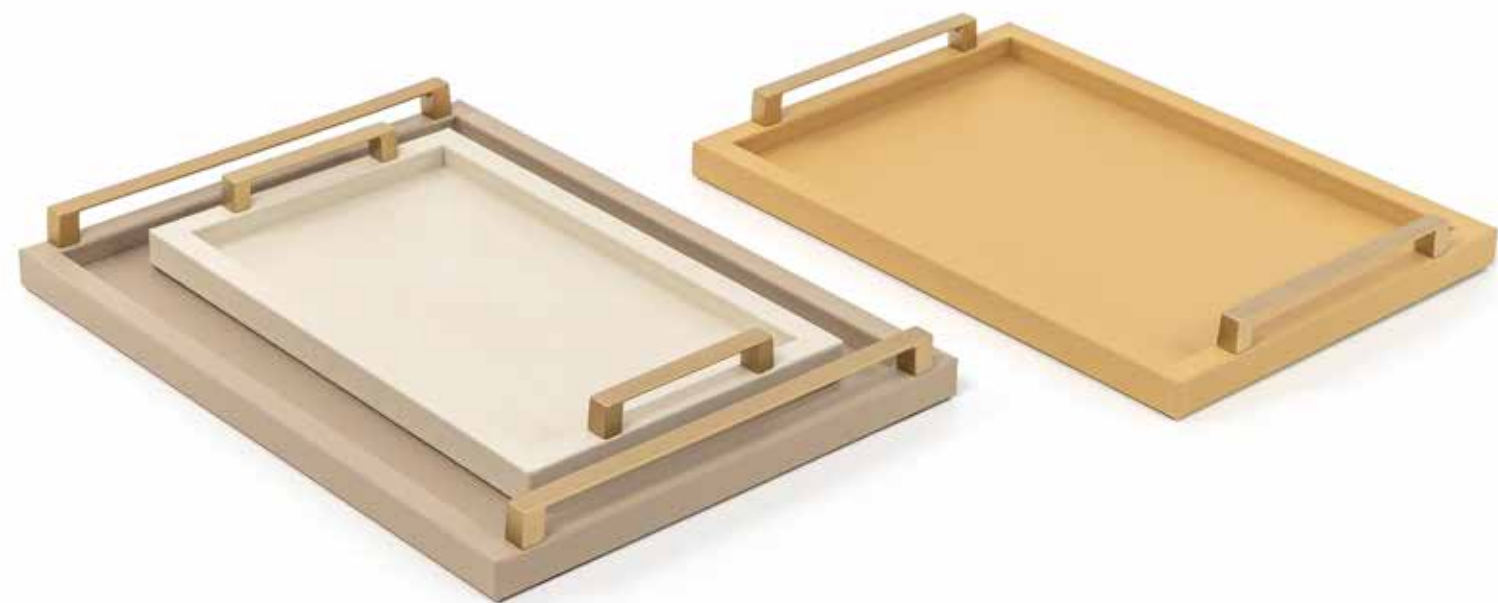

JUPITER

Trays, wood base covered in leather, metal handles with chrome, burnished or gold finishing and non-slip base.

Vassoi con struttura in legno rivestita in pelle, maniglia in metallo cromato, brunito o dorato e base in materiale antiscivolo.