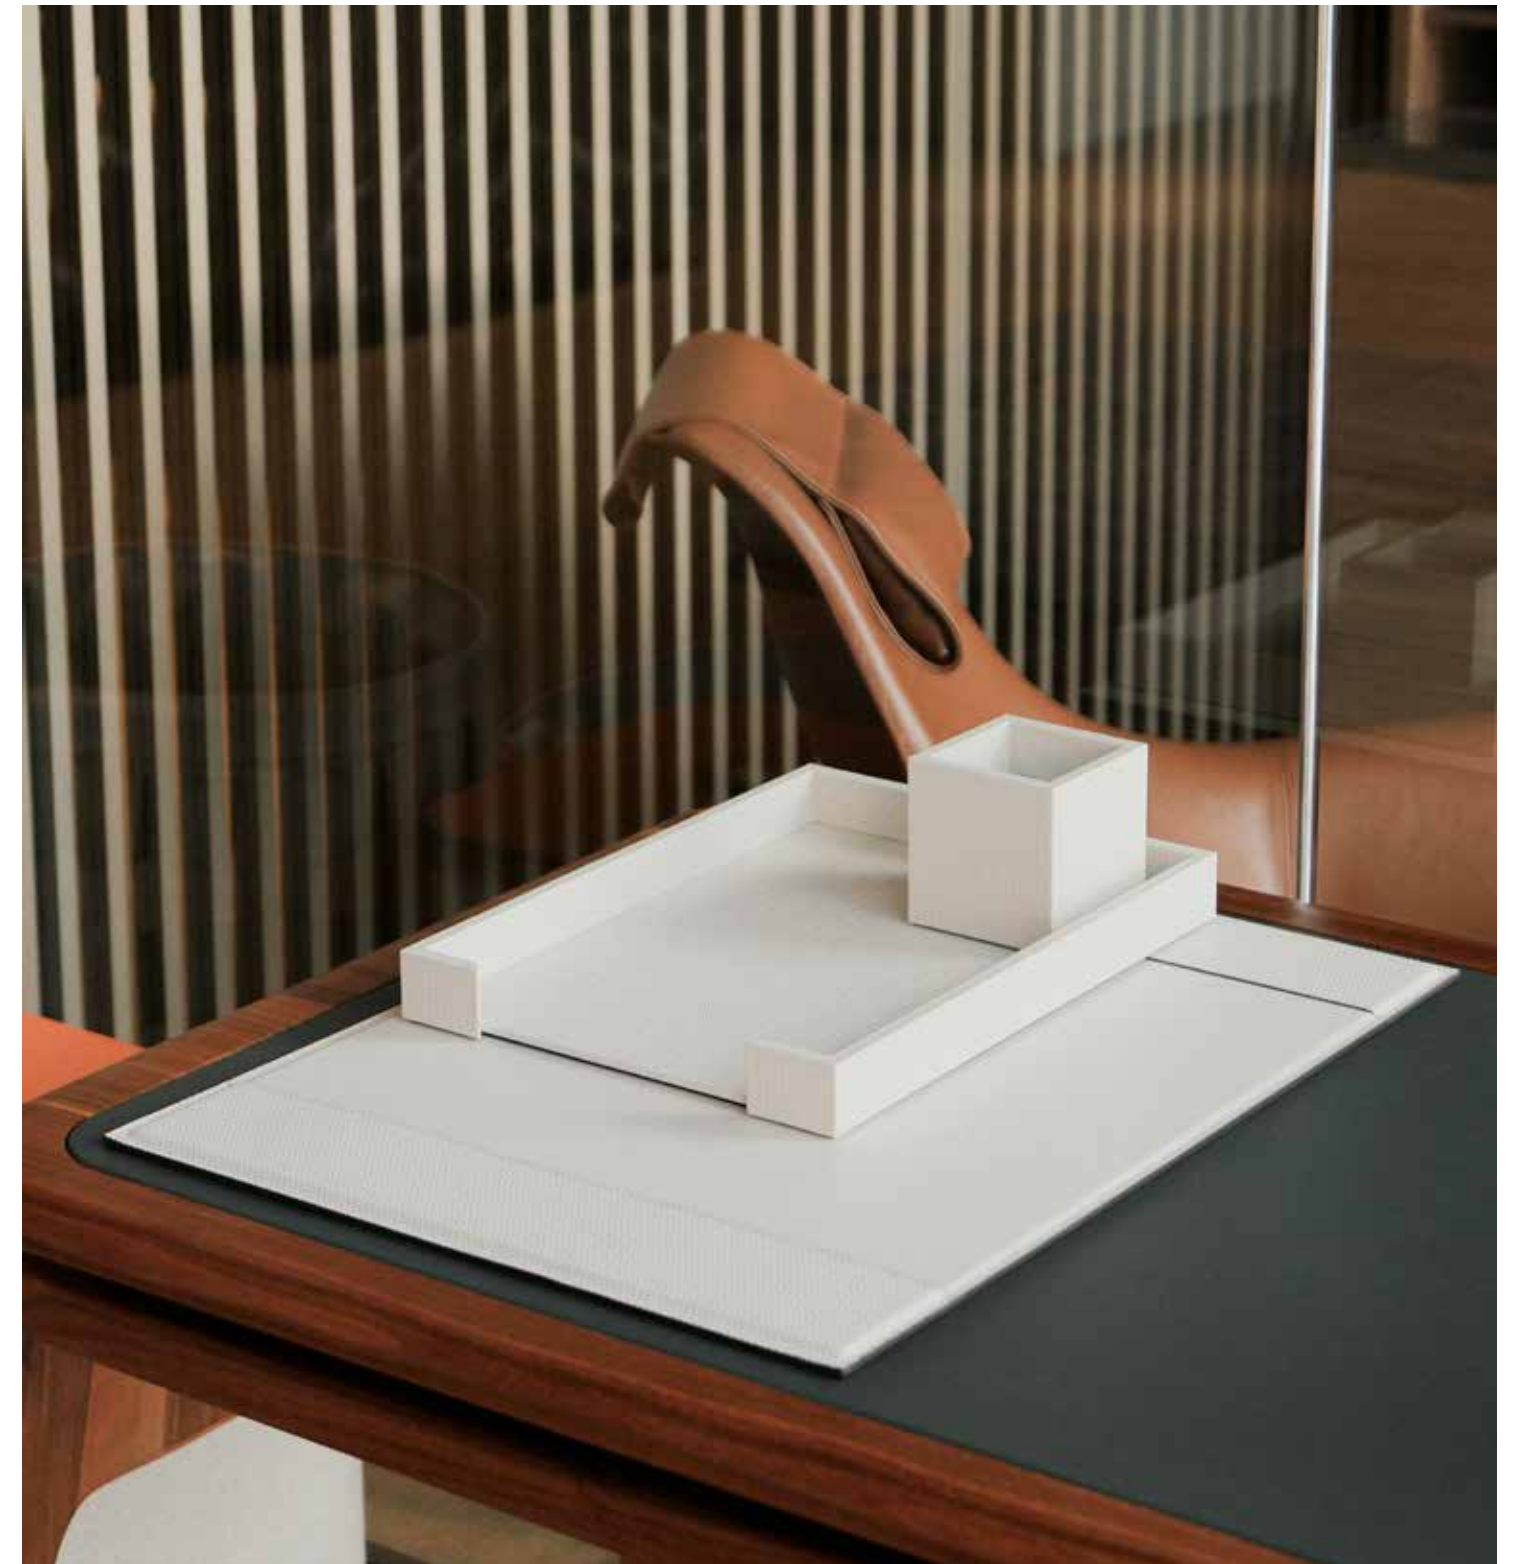

DESK SET FIRENZE

Desk set made in leather or wood covered with leather.

Set da scrivania in pelle o in legno rivestito in pelle.