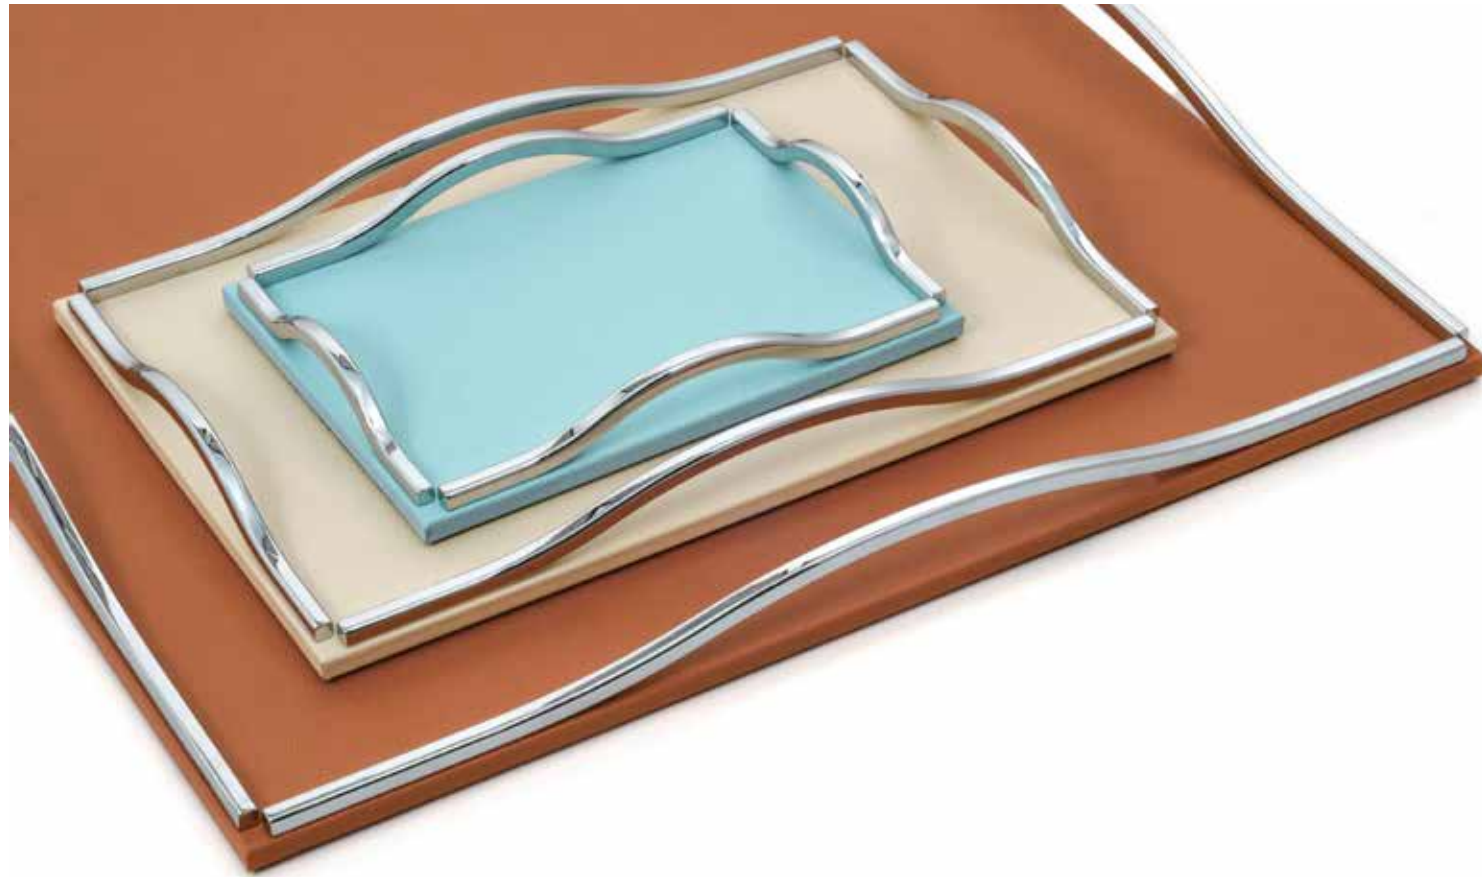

WAVE

Trays, wood base covered in leather,
metal handles with chrome, burnished
or gold finishing and non-slip base.

*Vassoi con struttura in legno rivestita
in pelle, maniglia in metallo cromato,
brunito o dorato e base in materiale
antiscivolo.*