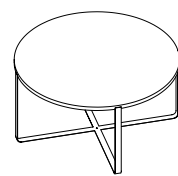

Short table.
Tavolino basso.
ø 80xh 40 cm
code **1103**

HELIX

Coffee tables, wood structure full covered in leather.

Tavolini in legno interamente rivestiti in pelle.

design **Antonio De Marco**

Tall table.
Tavolino alto.
ø 55xh 50 cm
code **1512**