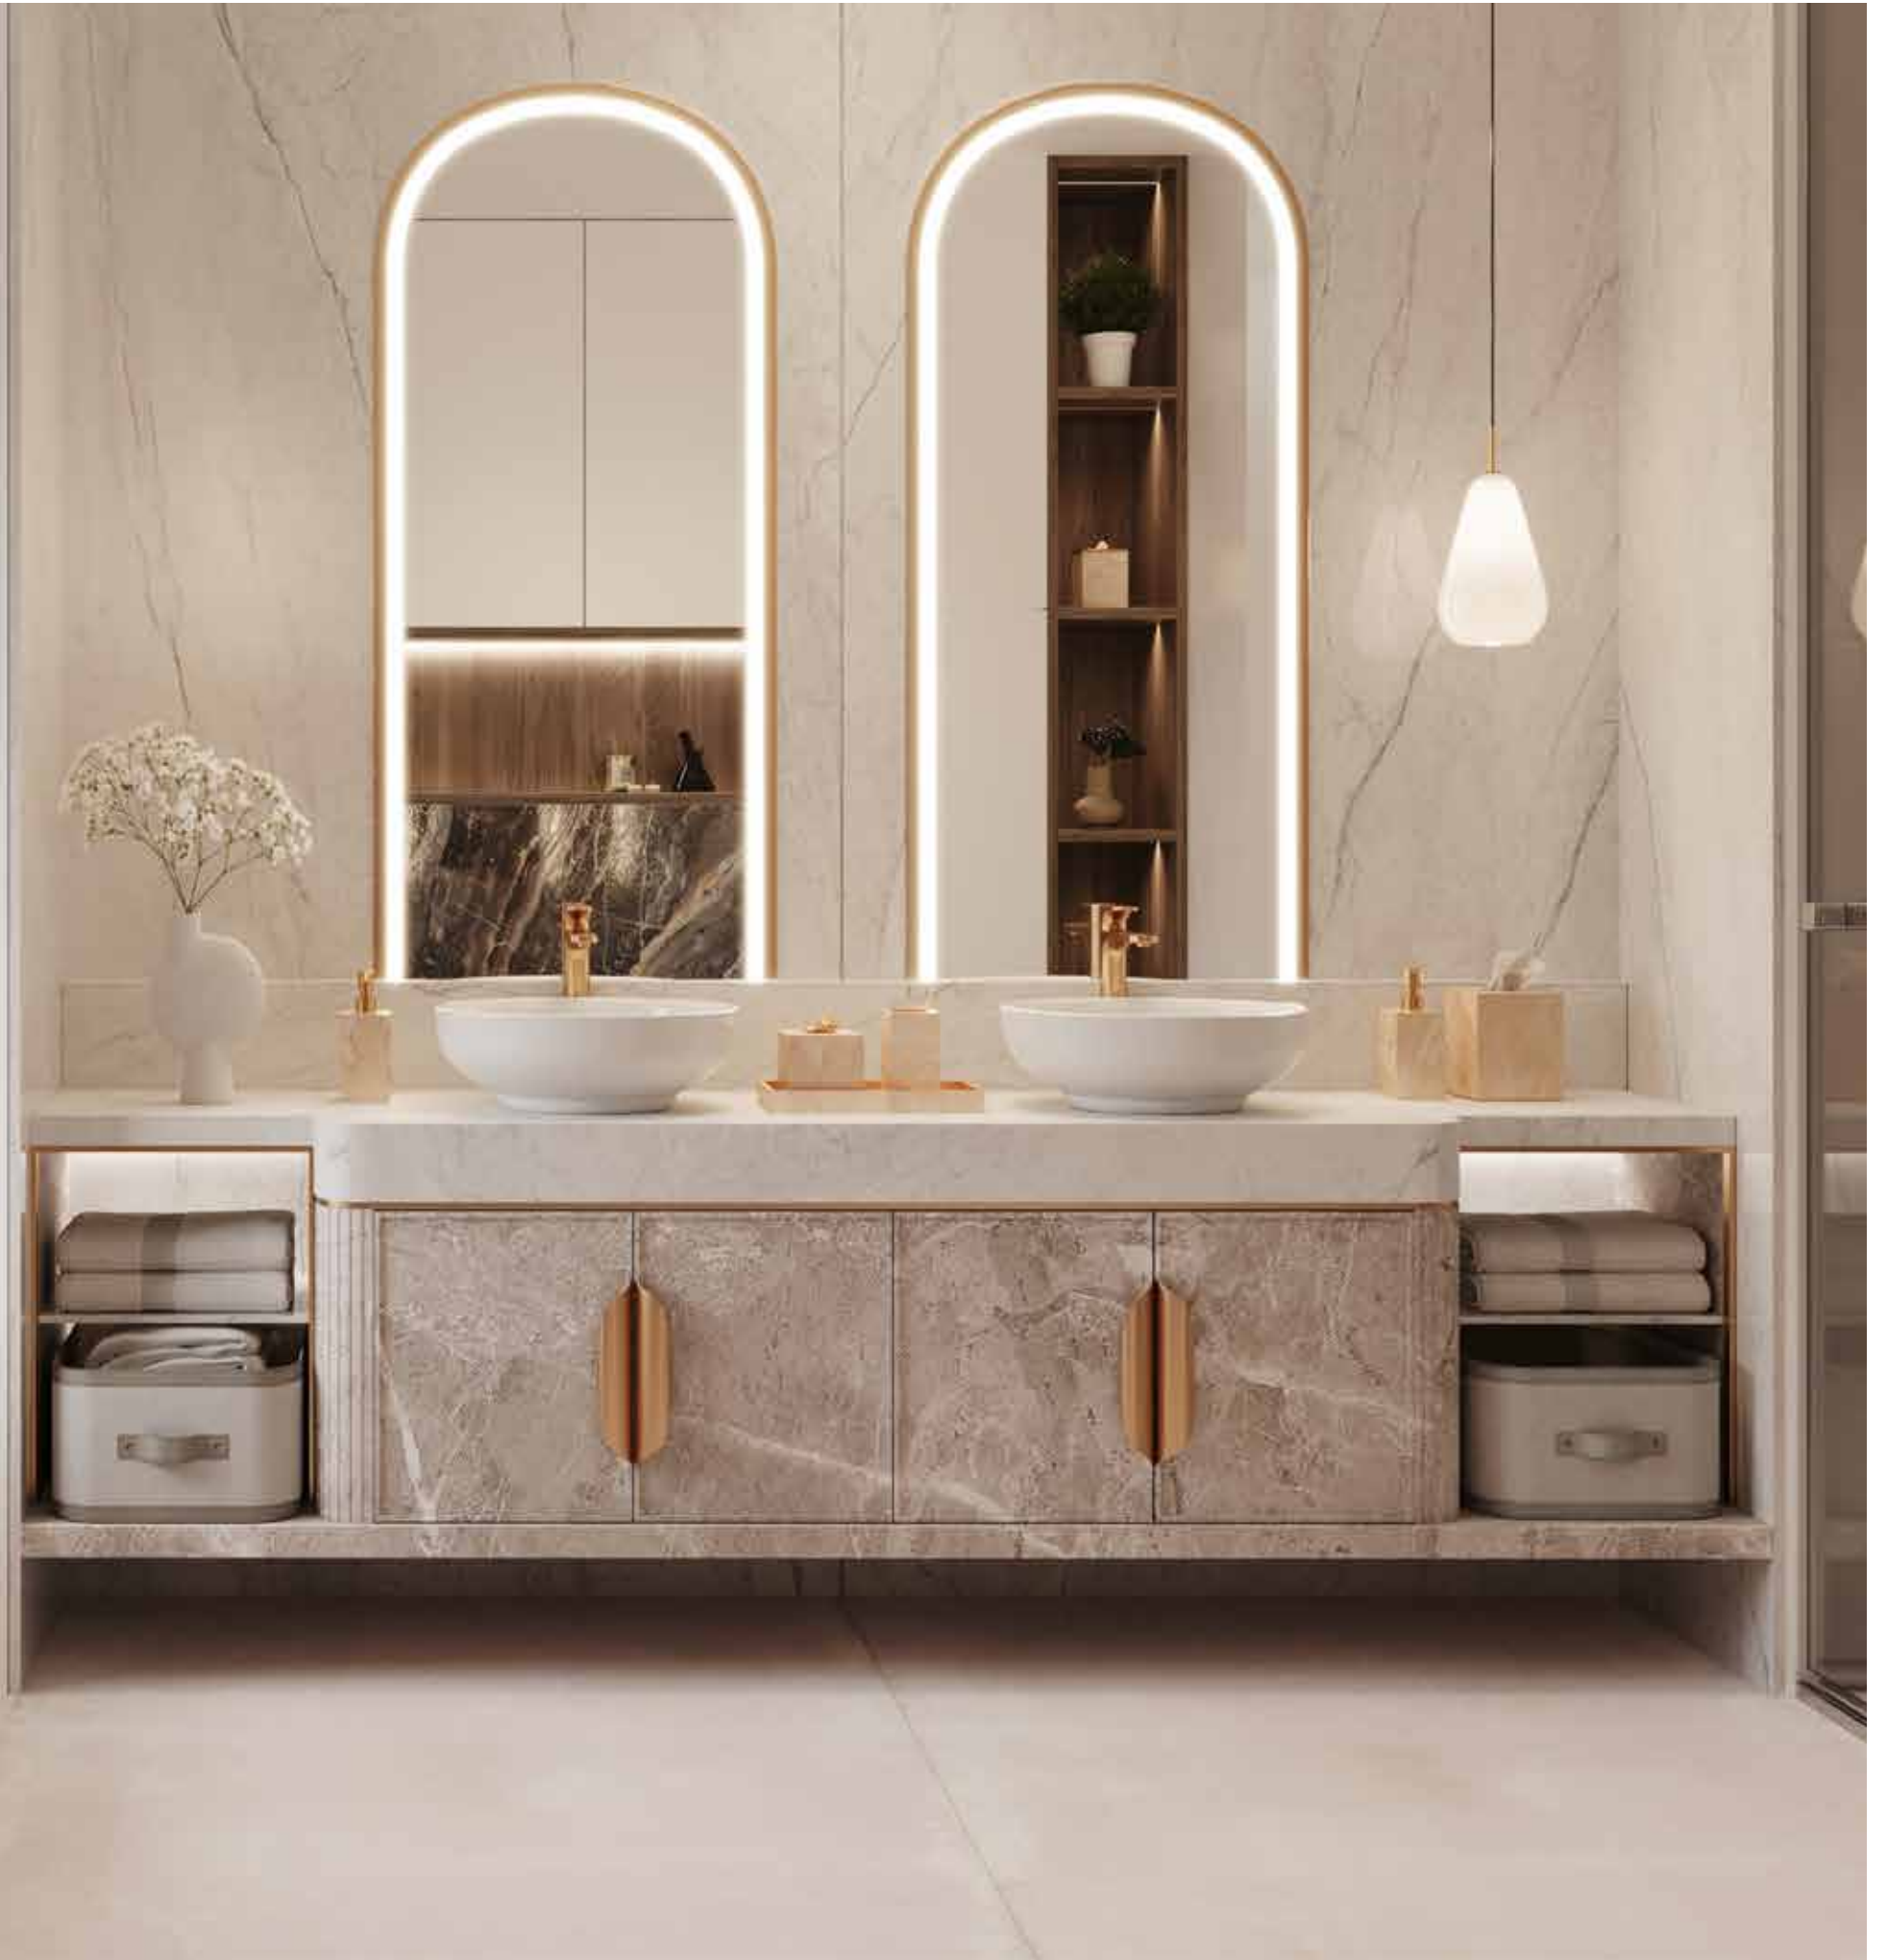

Rectangular box.
Scatola rettangolare.
15,5x27xh 6,5 cm
code **1675**

Square washcloth holder.
Portalavette quadrato.
19,5x19,5xh 8,5 cm
code **1673**

BEA

OLIMPIA SQUARE

Leather covered bathroom set made in brass. Available with shiny gold, burnished or chromed finish.