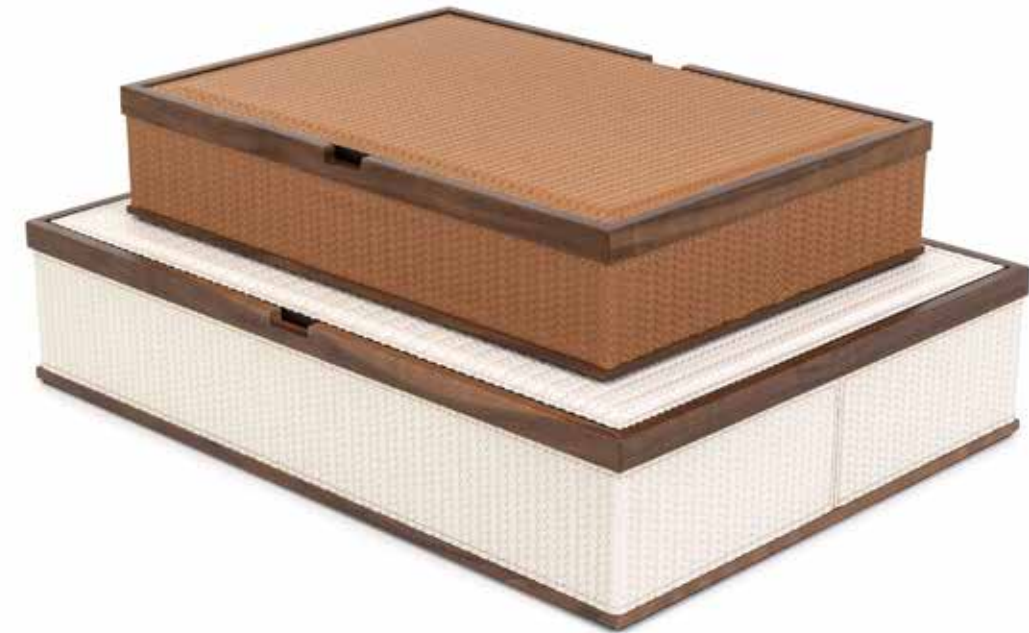

ASTREA

Boxes, oak wood painted in wenge colour or canaletto walnut wood, covered in leather.

Scatole realizzate in legno di rovere verniciato in colore wengé o in legno di noce canaletto con rivestimento in pelle.

Canaletto walnut,
Noce Canaletto.
code **1434**
Oak painted in wengé,
Rovere verniciato wenghé.
code **1134**

Canaletto walnut,
Noce Canaletto.
code **1433**
Oak painted in wengé,
Rovere verniciato wenghé.
code **1133**

Canaletto walnut,
Noce Canaletto.
code **1432**
Oak painted in wengé,
Rovere verniciato wenghé.
code **1132**

Canaletto walnut,
Noce Canaletto.
code **1431**
Oak painted in wengé,
Rovere verniciato wenghé.
code **1131**