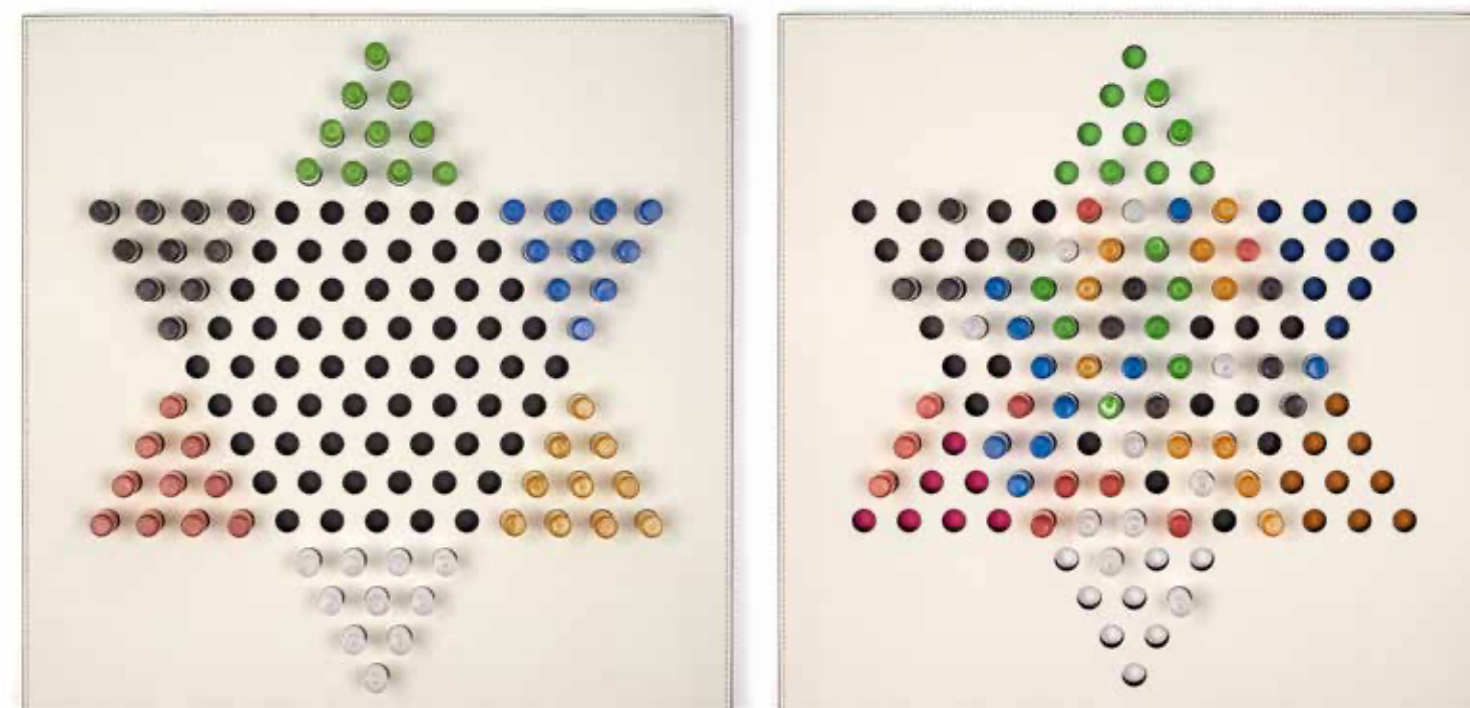

PEG SOLITAIRE

Board game in leather, it includes a set of 35 pawns made in eco-shell.

Gioco da tavola rivestito in pelle, include un set di 35 pedine realizzate in eco-shell.

CHINESE CHECKERS

Board game in leather, it includes a set of six coloured pawns made in eco-shell.

Gioco da tavola rivestito in pelle, include un set di pedine realizzate in eco-shell in sei colori diversi.