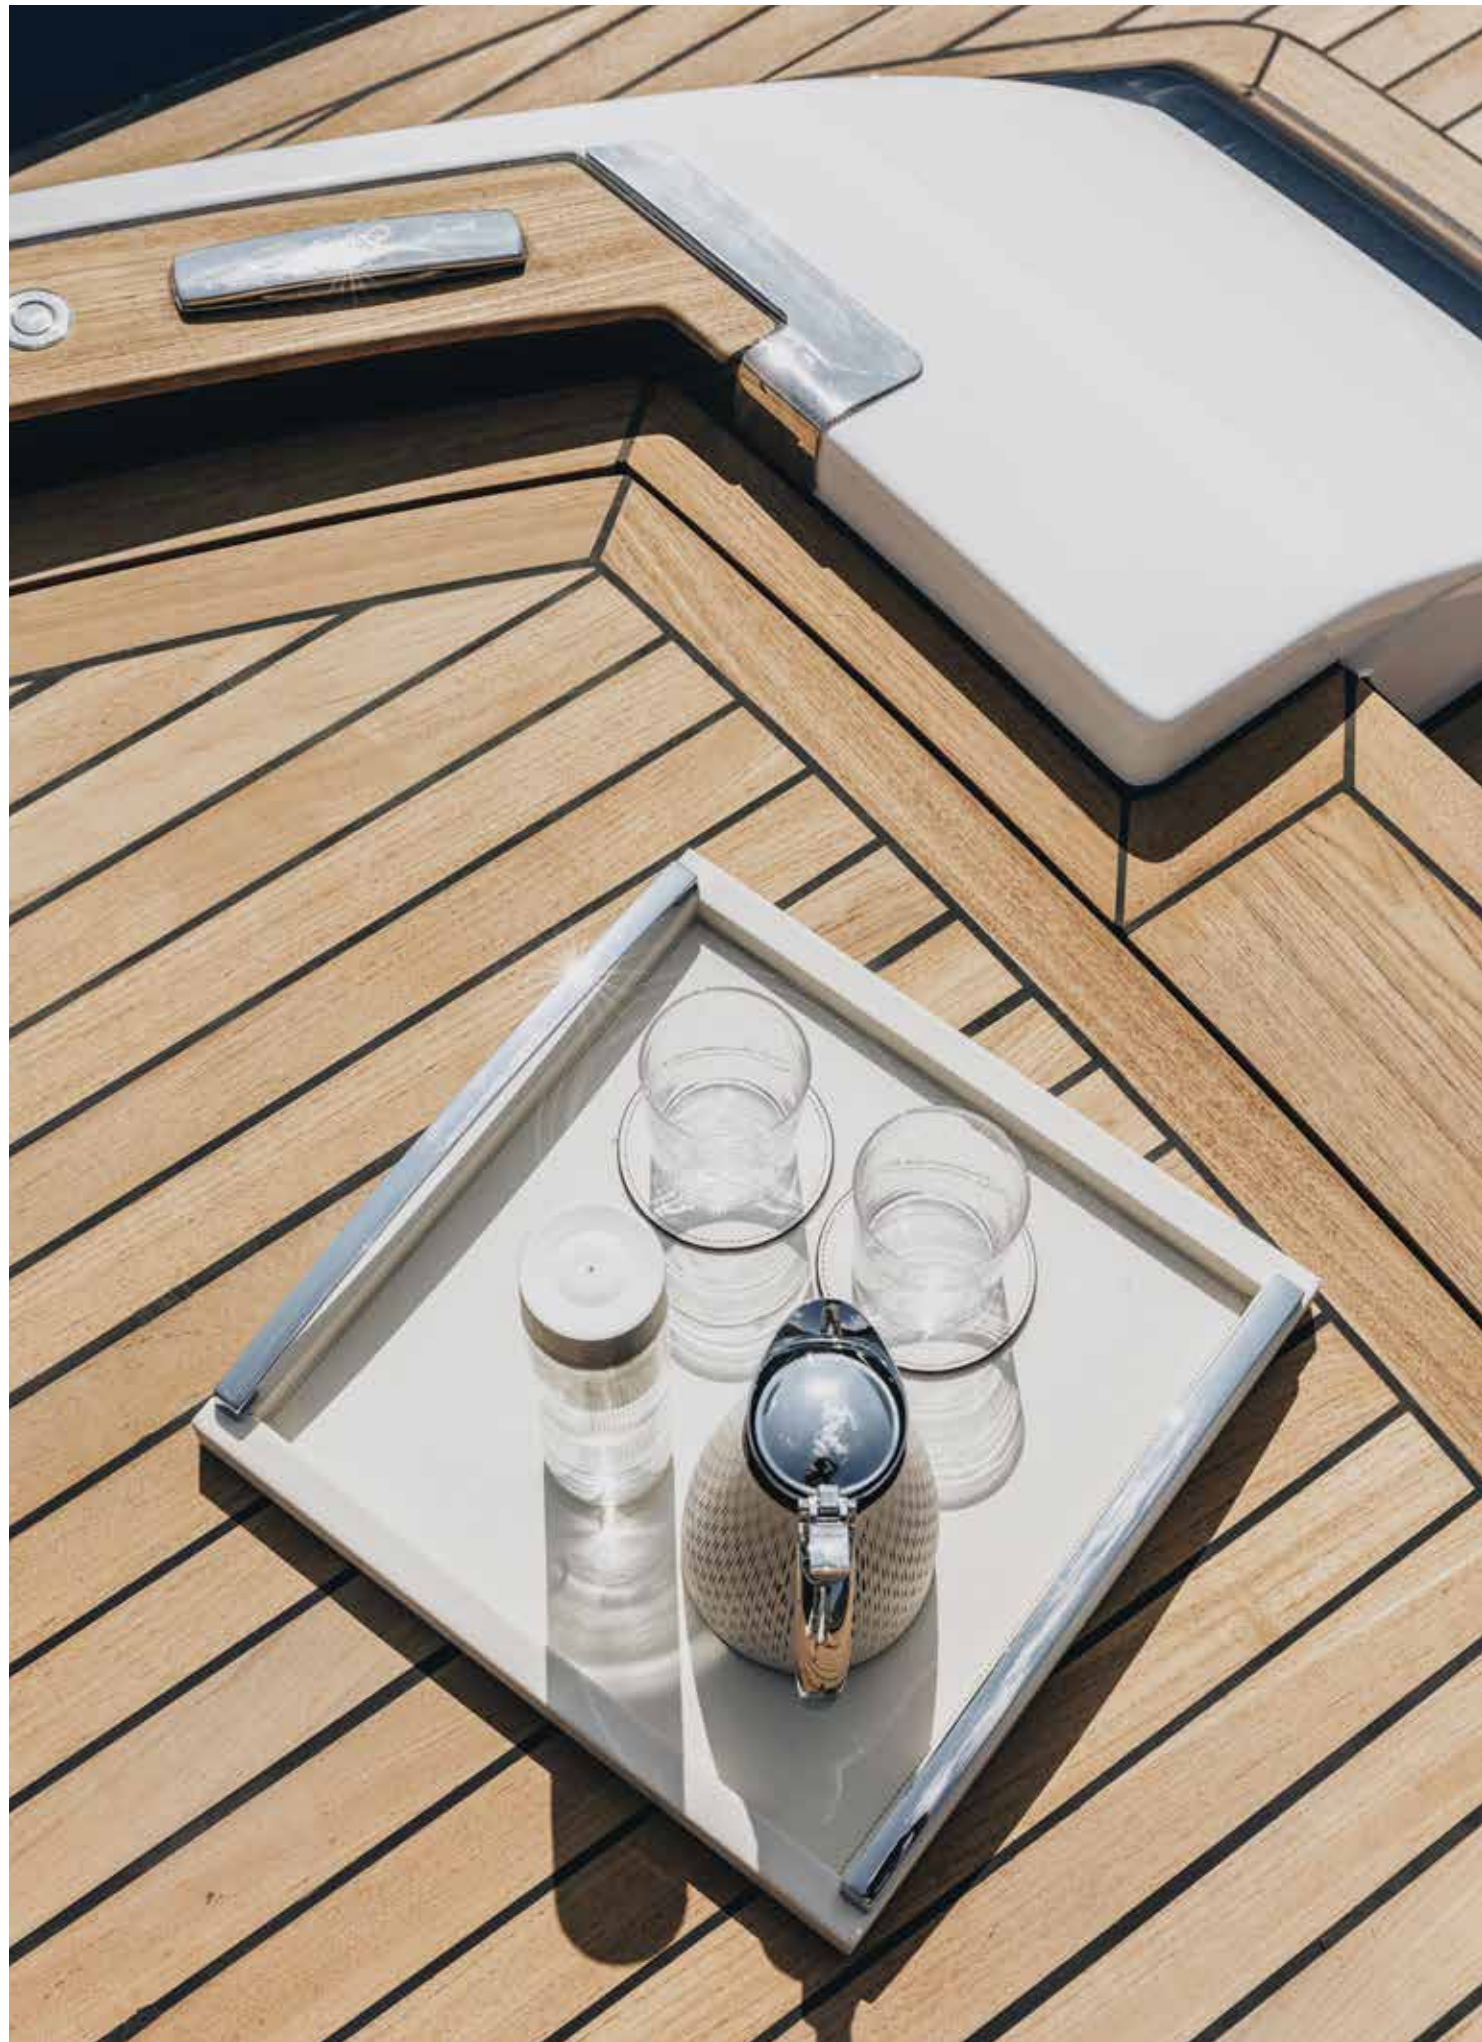

ALBERT

Serving trolley with burnished metal structure, floors and details in leather.

Carrello portavivande struttura in metallo finitura brunita, ripiani e dettagli in pelle.

Serving trolley.
Carrello portavivande.
 70x40xh81 cm
 code **1795**
 Satin gold *Satinato oro* code **G5.1795**