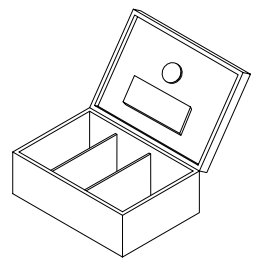

HUMIDOR

Humidor box for 100 cigars with natural premium kiln dried Spanish cedar interior lining. Static humidifier and analog hygrometer included.

Scatola Humidor per 100 sigari con rivestimento interno in cedro spagnolo naturale essiccato premium. Umidificatore statico ed igrometro analogico inclusi.

44x27,5xh 13cm
Code **1200**