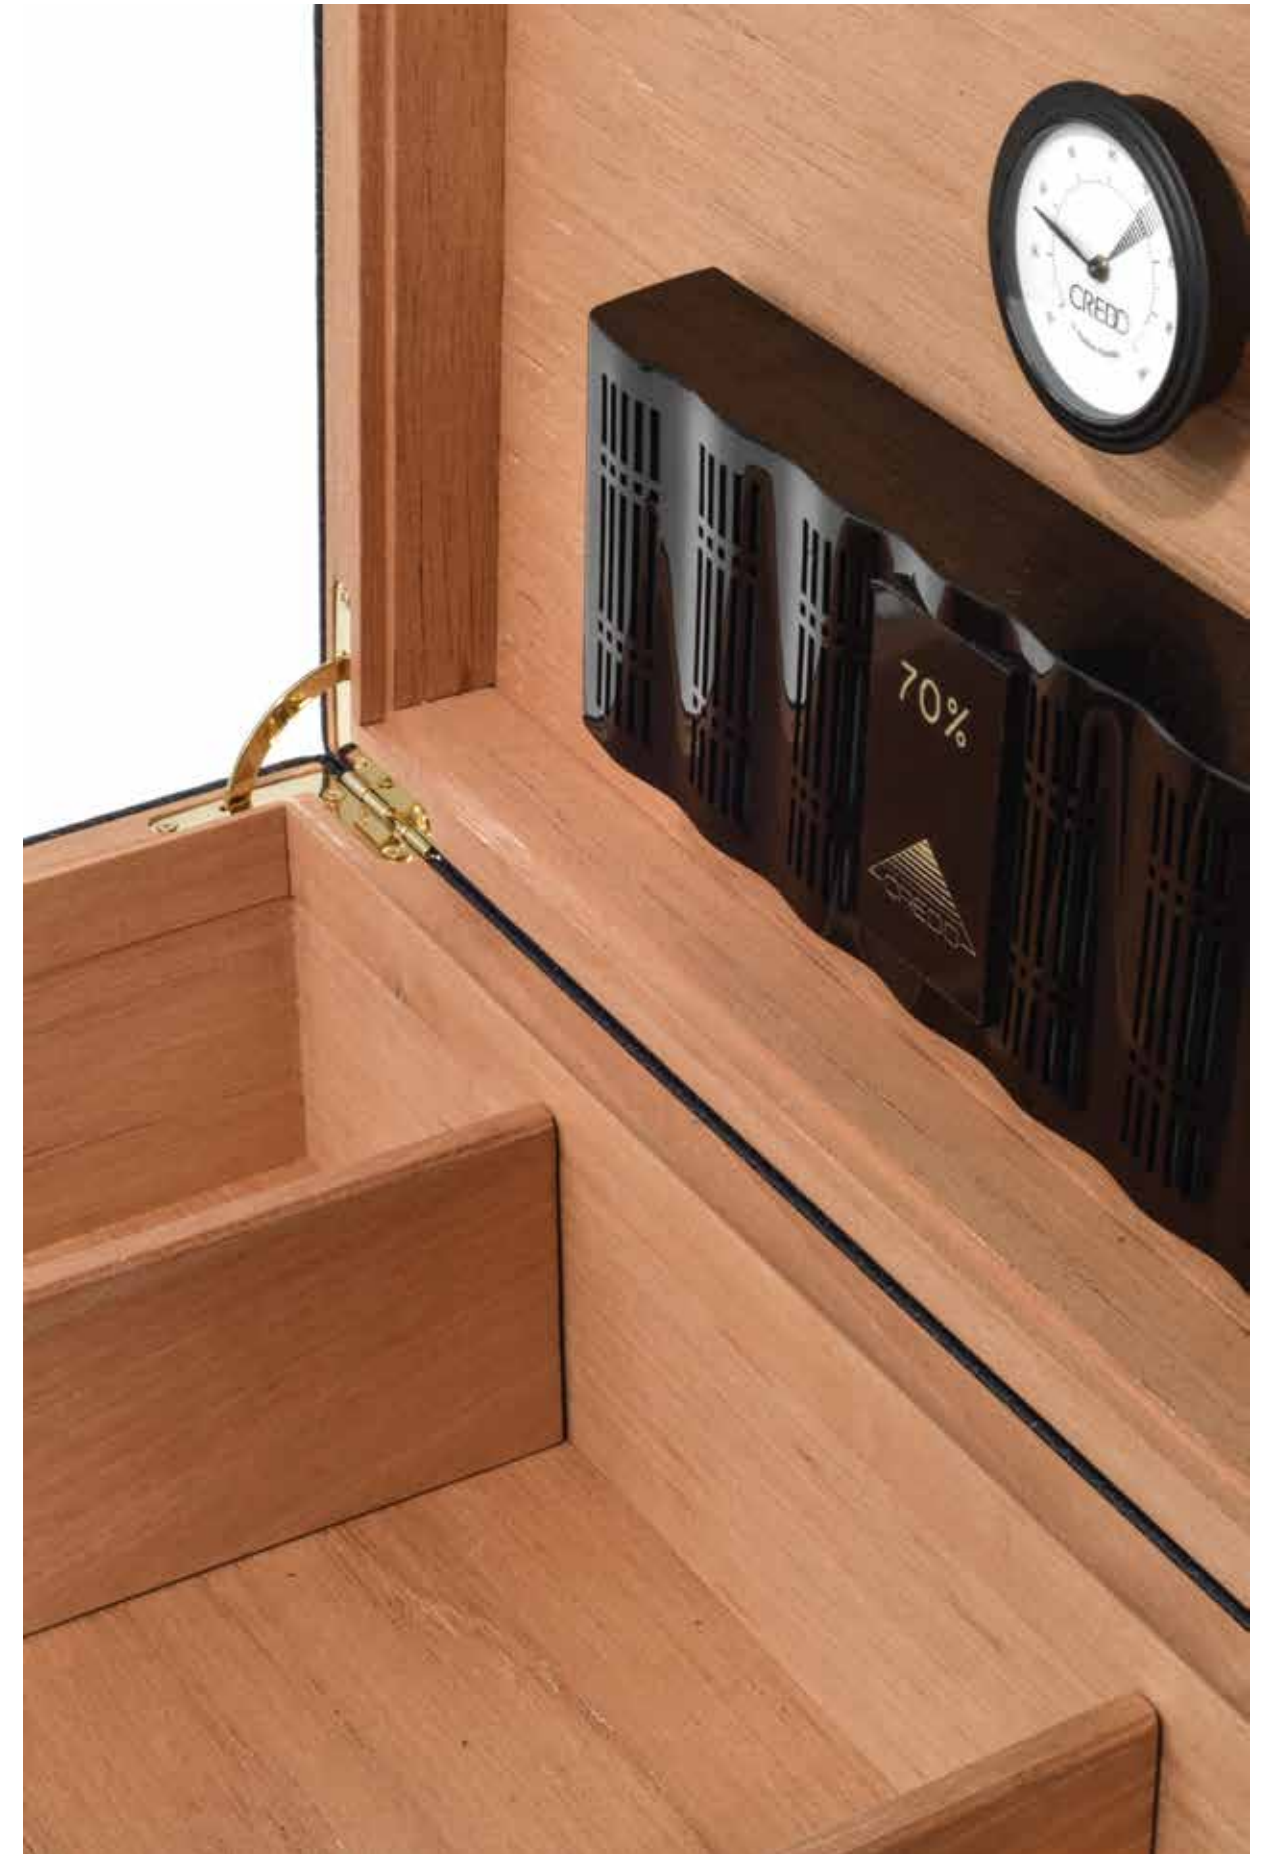

HUMIDOR

Humidor box for 100 cigars with natural premium kiln dried Spanish cedar interior lining. Static humidifier and analog hygrometer included.

Scatola Humidor per 100 sigari con rivestimento interno in cedro spagnolo naturale essiccato premium. Umidificatore statico ed igrometro analogico inclusi.

44x27,5xh 13cm
Code **1200**