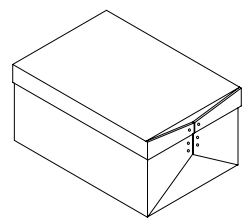

ORIGAMI

Folding closet boxes, made with eco-friendly, washable and resistant material. Can be opened flat for storage.

Scatole armadio pieghevoli, realizzate in materiale lavabile, ecocompatibile e resistente. Possono essere smontate così da essere conservate piatte.

Available in the following leather collections.
Disponibile nelle seguenti pelli.

Antibes, Malaga, Cadice.

Big box.
Scatola grande.
50x35,5xh 25,5 cm
code **1160**